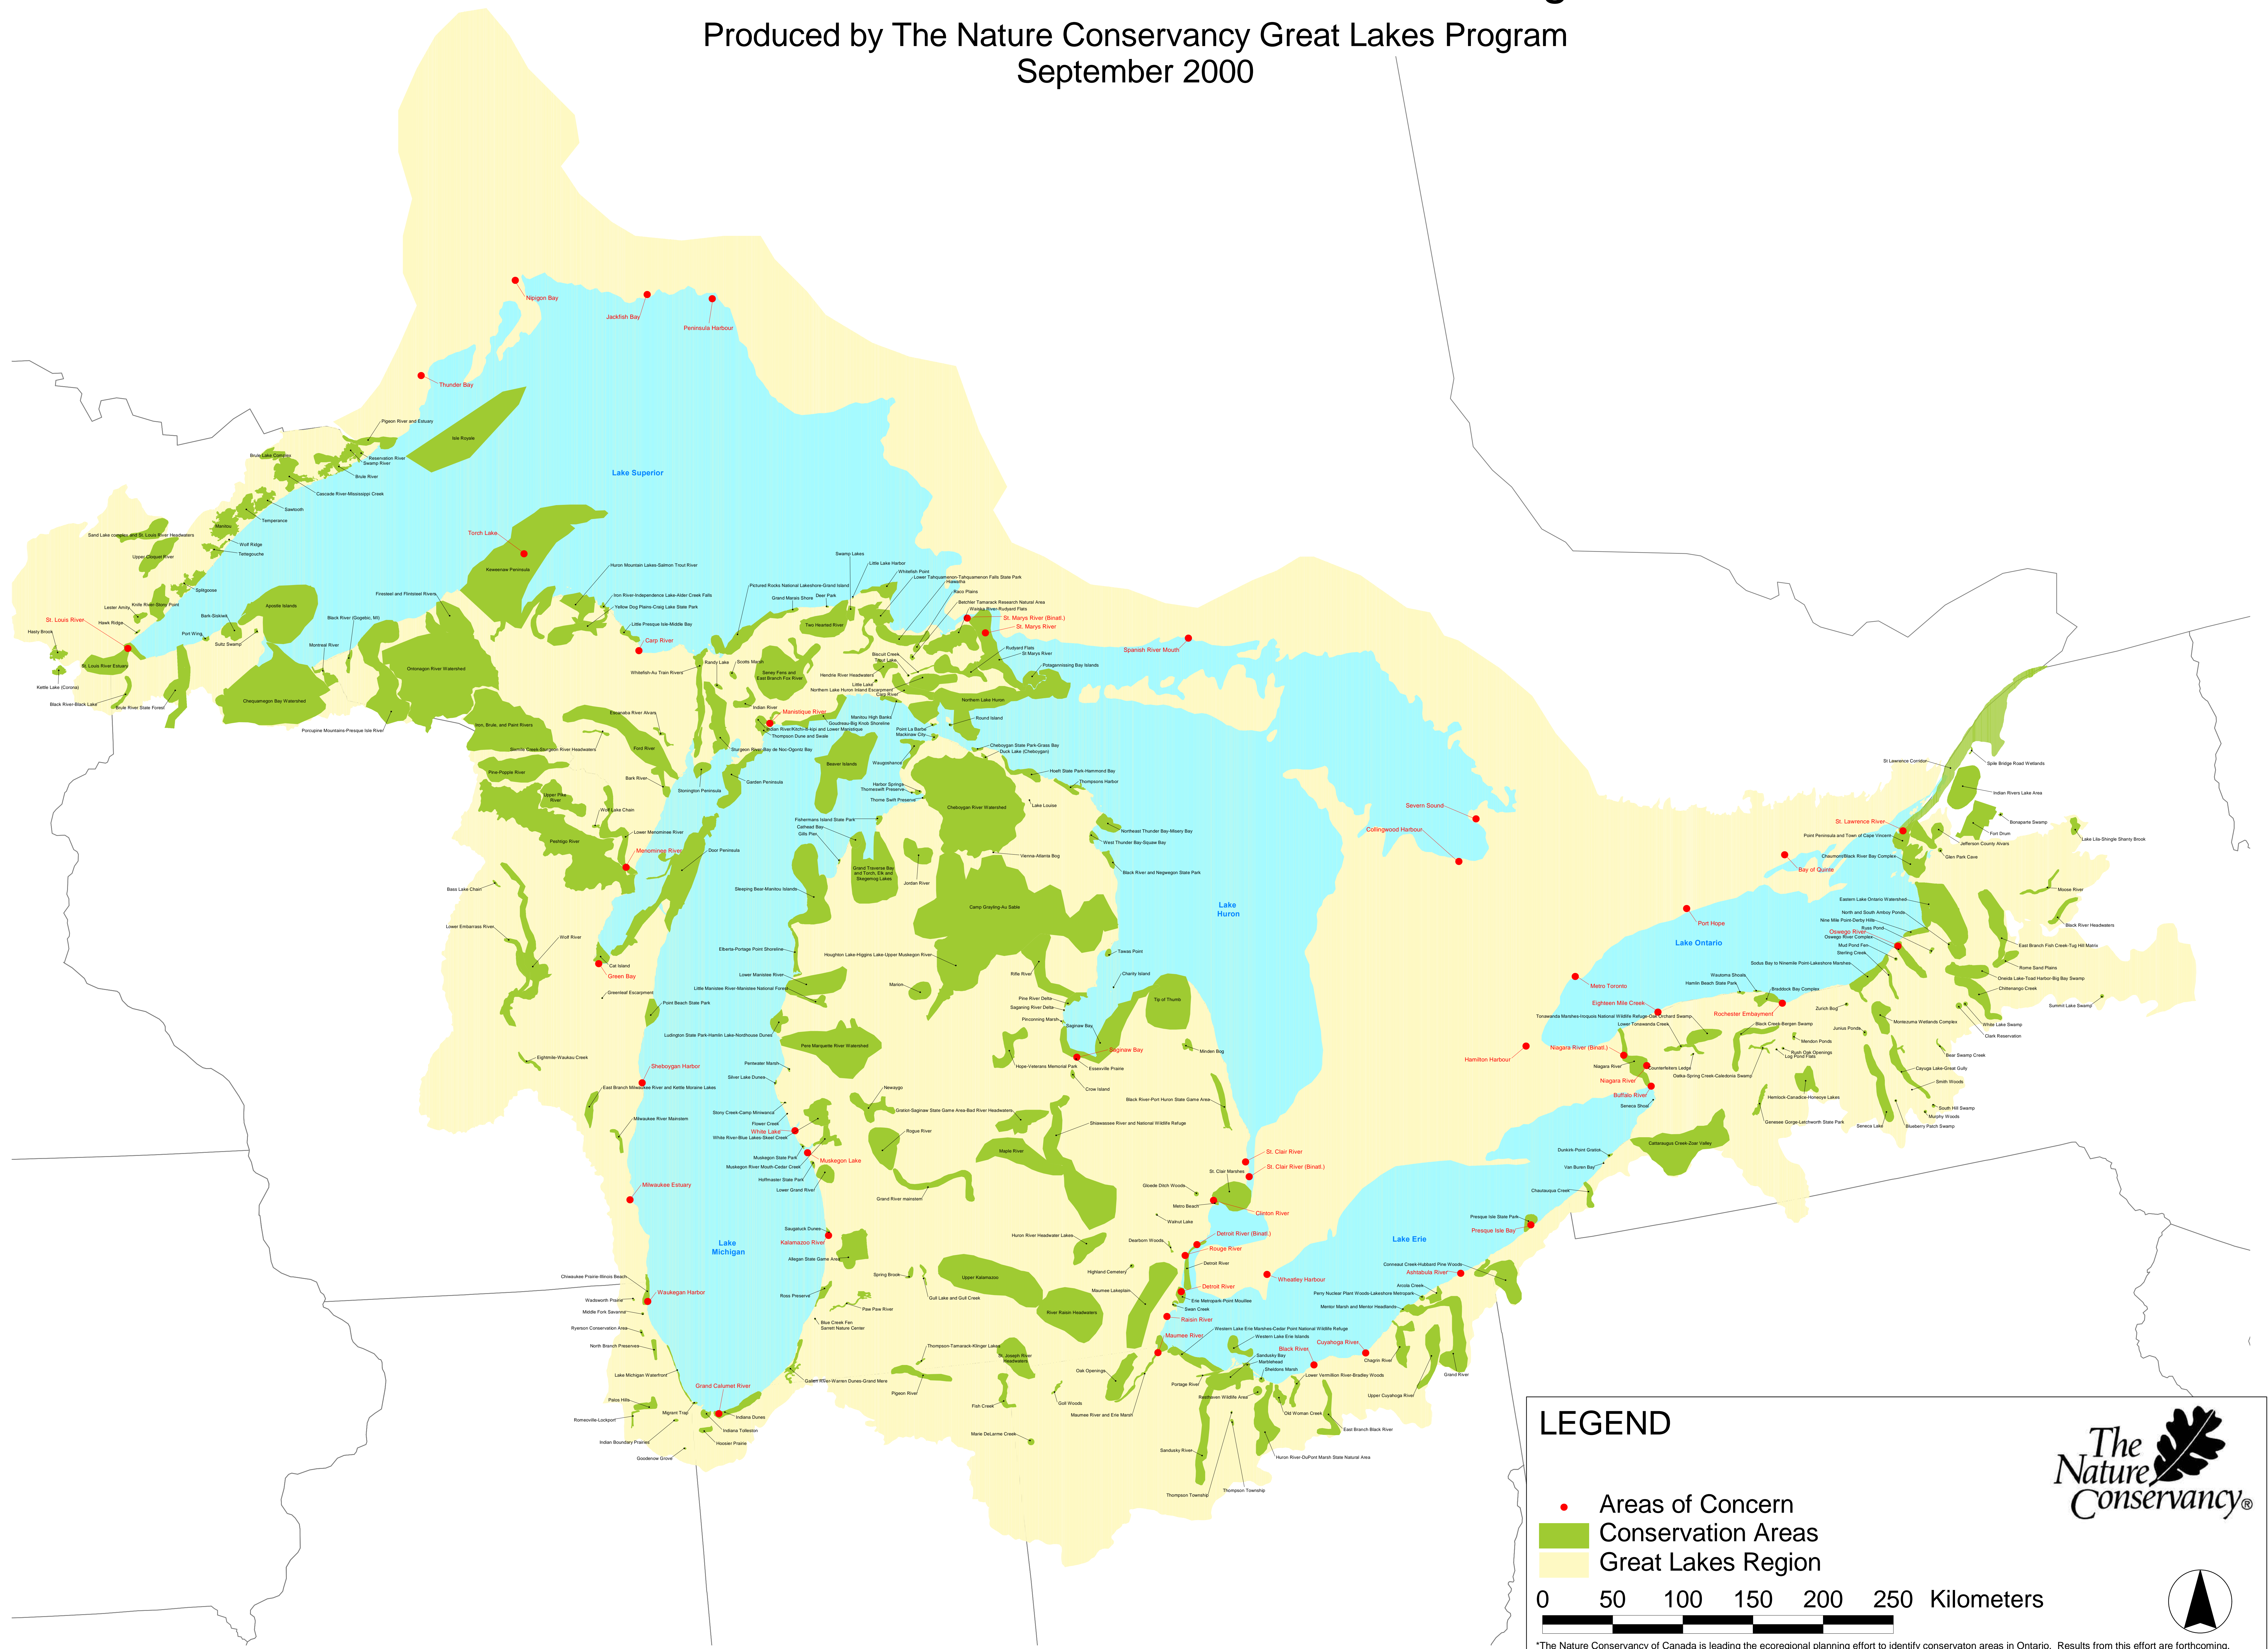

Conservation Areas in the Great Lakes Region

Produced by The Nature Conservancy Great Lakes Program
September 2000

LEGEND

- Areas of Concern
- Conservation Areas
- Great Lakes Region

0 50 100 150 200 250 Kilometers

The Nature Conservancy

*The Nature Conservancy of Canada is leading the ecoregional planning effort to identify conservator areas in Ontario. Results from this effort are forthcoming.